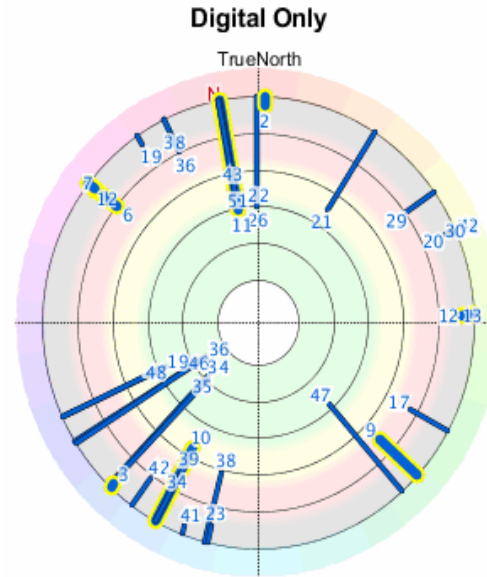

Search Criteria

Lat: 41.85***
Lon: -72.64***
Height: 10.0 ft.

db datecode
201801291705

www.tvfool.com

Channel	Callsign	Real (Virt)	Netwk	NM(dB)	Pwr(dBm)	Path	Dist miles	Azimuth True (Magn)
WFSB	36		CBS	68.5	-22.4	LOS	9.7	239° (252°)
WTIC-TV	34		Fox	61.9	-28.9	LOS	13.9	224° (238°)
WUWN	46 (18.1)		Uni	61.4	-29.5	LOS	9.6	238° (251°)
WVIT-DT	35 (30.1)		NBC	58.0	-32.9	LOS	14.1	224° (237°)
WRDM-CD	19			44.5	-46.4	LOS	8.7	246° (259°)
WRNT-LD	48			43.9	-46.9	LOS	8.7	246° (259°)
WUTH-CD	47			42.7	-48.1	LOS	13.0	138° (152°)
WWLP-DT	11 (22.1)		NBC	40.7	-50.1	LOS	16.6	349° (3°)
WGGB-TV	26		ABC	39.1	-51.8	1Edge	27.1	360° (13°)
WGBY-DT	22 (57.1)		PBS	31.0	-59.9	1Edge	27.1	360° (13°)
WDMR-LD	51			30.0	-60.8	1Edge	16.6	350° (3°)
WSHM-LD	21			29.5	-61.3	LOS	22.3	33° (46°)
WTNH-DT	10 (8.1)		ABC	24.7	-66.2	2Edge	33.4	209° (222°)
WHTX-LD	43 (10.1)			20.0	-70.9	1Edge	16.5	349° (3°)
WCTX-DT	39 (59.1)		MyN	19.0	-71.8	2Edge	33.4	209° (222°)
WHCT-LD	38			17.9	-72.9	1Edge	5.9	194° (208°)
WEDN	9		PBS	9.1	-81.7	2Edge	33.5	132° (146°)
WTXX-LD	34			6.3	-84.6	2Edge	32.6	209° (222°)
WPXQ-DT	17 (69.1)		ION	4.6	-86.3	2Edge	50.8	118° (132°)
WRGB	6 (6.1)		CBS	-0.1	-90.9	2Edge	88.2	308° (322°)
WCDC-DT	36 (19.1)		ABC	-0.8	-91.6	1Edge	60.7	334° (348°)
WUNI	29 (27.1)		Uni	-0.9	-91.7	2Edge	58.4	55° (68°)
WZME	42 (43.1)			-2.0	-92.9	2Edge	41.4	216° (230°)
WFTY-DT	23		Te1	-11.3	-102.1	2Edge	68.1	194° (207°)
WNAC-DT	12 (64.1)		Fox	-12.6	-103.4	2Edge	70.3	88° (102°)
WPRI-TV	13 (12.1)		CBS	-13.1	-104.0	2Edge	70.3	88° (102°)
W38DL-D	38			-13.8	-104.6	1Edge	60.7	334° (348°)
WCVB-TV	20		ABC	-13.8	-104.7	2Edge	79.1	66° (79°)
WBZ-TV	30		CBS	-14.1	-104.9	2Edge	79.1	66° (79°)
WRGB	19		CBS	-14.7	-105.6	2Edge	58.2	326° (339°)
WNYT	12		NBC	-15.0	-105.9	2Edge	88.2	308° (322°)
WYCX-CD	2			-15.4	-106.3	2Edge	77.7	2° (15°)
WXIA-TV	7 (23.1)		Fox	-15.5	-106.3	2Edge	88.2	308° (322°)
WEDY	41			-16.2	-107.1	2Edge	38.4	201° (214°)
WHDH-TV	42 (7.1)		NBC	-17.2	-108.0	Tropo	80.1	66° (80°)
WJLP	3 (33.1)			-17.8	-108.6	2Edge	102.8	223° (237°)
WLVI	41		CW	-17.9	-108.7	2Edge	79.7	66° (80°)
WGBH-TV	19		PBS	-19.2	-110.1	Tropo	79.1	66° (79°)
WFXT-DT	31 (25.1)		Fox	-19.3	-110.2	2Edge	79.7	66° (80°)
WRNN-DT	48 (48.1)		Ind	-20.0	-110.9	2Edge	71.9	250° (264°)
WBIN-TV	27			-21.9	-112.7	2Edge	69.7	58° (71°)
WUTF-DT	27 (66.1)		Te1	-21.9	-112.7	2Edge	69.7	58° (71°)
WTBY-TV	27 (54.1)		Ind	-23.0	-113.9	2Edge	71.9	250° (264°)
WSBK-DT	39 (38.1)		Ind	-23.4	-114.2	2Edge	79.1	66° (79°)
WMHT-DT	34 (17.1)		PBS	-23.5	-114.3	2Edge	88.2	308° (322°)
WENH-TV	11 (11.1)		PBS	-23.7	-114.5	2Edge	117.4	38° (52°)
WORK-LP	3 (33.1)			-24.0	-114.9	2Edge	114.3	36° (49°)
WLWC	22		CW	-24.2	-115.0	Tropo	88.8	93° (106°)
WABC-TV	7		ABC	-24.4	-115.2	Tropo	105.9	223° (236°)
WGBX-TV	43		PBS	-24.5	-115.4	2Edge	79.1	66° (79°)
WMBC-TV	18 (63.1)		Ind	-24.7	-115.6	Tropo	105.6	231° (244°)