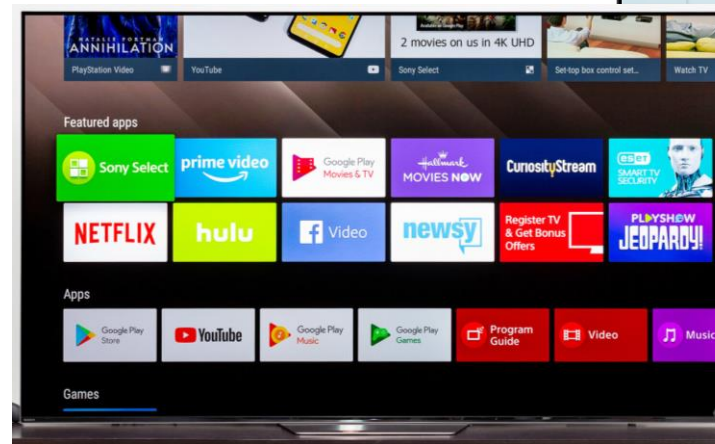

Streaming Devices

Smart TVs

- ▶ Access online content without a separate, streaming device
- ▶ Approximately 75% of TVs on the market today are Smart, any TV over 55" is internet connected.
- ▶ Apps include Netflix, Hulu, Amazon, Sling, YouTube, Spotify, Pandora (subscriptions not included in cost of TV) and the list is growing.

Digital Services from Windsor Library!

Get your Library card ready!

- ▶ Overdrive - besides ebooks, audiobooks and magazines Overdrive does carry videos including Great Courses, Scholastic, documentaries, exercise videos and movies!
- ▶ Kanopy - Thoughtful Entertainment including films from Criterion, Great Courses, New Day, and PBS.
- ▶ Hoopla Digital - For music, movies, TV shows and more. This service also works with Amazon Alexa enabled devices.

kanopy
Kanopy for iOS/Apple
Kanopy for Android
Find apps for Apple TV, Fire TV, Roku, and Chromecast

Checkout shows from Acorn TV, A+E Networks, Sesame Street, The Great Courses and more!

Do you have your library card ready?