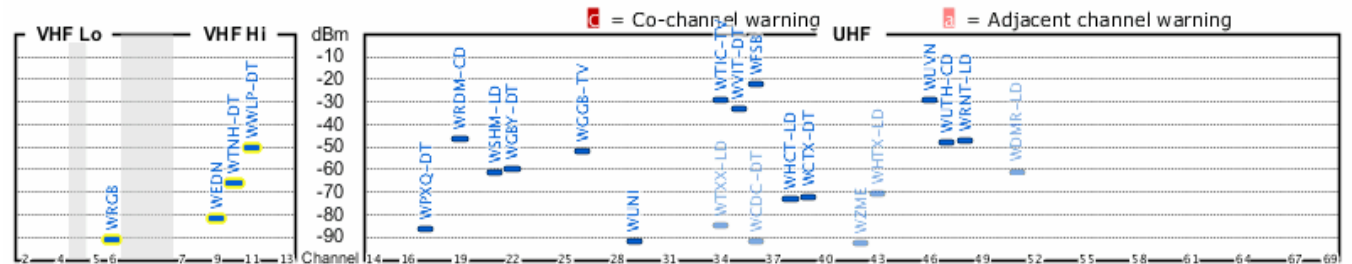

Channel	Callsign	Real (Virt)	Netwk	NM(dB)	Pwr(dBm)	Path	Dist miles	Azimuth True (Magn)
WFSB	36		CBS	68.5	-22.4	LOS	9.7	239° (252°)
WTIC-TV	34		Fox	61.9	-28.9	LOS	13.9	224° (238°)
WUWN	46 (18.1)		Uni	61.4	-29.5	LOS	9.6	238° (251°)
WVIT-DT	35 (30.1)		NBC	58.0	-32.9	LOS	14.1	224° (237°)
WRDM-CD	19			44.5	-46.4	LOS	8.7	246° (259°)
WRNT-LD	48			43.9	-46.9	LOS	8.7	246° (259°)
WUTH-CD	47			42.7	-48.1	LOS	13.0	138° (152°)
WWLP-DT	11 (22.1)		NBC	40.7	-50.1	LOS	16.6	349° (3°)
WGGB-TV	26		ABC	39.1	-51.8	1Edge	27.1	360° (13°)
WGBY-DT	22 (57.1)		PBS	31.0	-59.9	1Edge	27.1	360° (13°)
WDMR-LD	51			30.0	-60.8	1Edge	16.6	350° (3°)
WSHM-LD	21			29.5	-61.3	LOS	22.3	33° (46°)
WTNH-DT	10 (8.1)		ABC	24.7	-66.2	2Edge	33.4	209° (222°)
WHTX-LD	43 (10.1)			20.0	-70.9	1Edge	16.5	349° (3°)
WCTX-DT	39 (59.1)		MyN	19.0	-71.8	2Edge	33.4	209° (222°)
WHCT-LD	38			17.9	-72.9	1Edge	5.9	194° (208°)
WEDN	9		PBS	9.1	-81.7	2Edge	33.5	132° (146°)
WTXX-LD	34			6.3	-84.6	2Edge	32.6	209° (222°)
WPXQ-DT	17 (69.1)		ION	4.6	-86.3	2Edge	50.8	118° (132°)
WRGB	6 (6.1)		CBS	-0.1	-90.9	2Edge	88.2	308° (322°)
WCDC-DT	36 (19.1)		ABC	-0.8	-91.6	1Edge	60.7	334° (348°)
WUNI	29 (27.1)		Uni	-0.9	-91.7	2Edge	58.4	55° (68°)
WZME	42 (43.1)			-2.0	-92.9	2Edge	41.4	216° (230°)
WFTY-DT	23		Te1	-11.3	-102.1	2Edge	68.1	194° (207°)
WNAC-DT	12 (64.1)		Fox	-12.6	-103.4	2Edge	70.3	88° (102°)
WPRI-TV	13 (12.1)		CBS	-13.1	-104.0	2Edge	70.3	88° (102°)
W38DL-D	38			-13.8	-104.6	1Edge	60.7	334° (348°)
WCVB-TV	20		ABC	-13.8	-104.7	2Edge	79.1	66° (79°)
WBZ-TV	30		CBS	-14.1	-104.9	2Edge	79.1	66° (79°)
WRGB	19		CBS	-14.7	-105.6	2Edge	58.2	326° (339°)
WNYT	12		NBC	-15.0	-105.9	2Edge	88.2	308° (322°)
WYCX-CD	2			-15.4	-106.3	2Edge	77.7	2° (15°)
WXIA-TV	7 (23.1)		Fox	-15.5	-106.3	2Edge	88.2	308° (322°)
WEDY	41			-16.2	-107.1	2Edge	38.4	201° (214°)
WHDH-TV	42 (7.1)		NBC	-17.2	-108.0	Tropo	80.1	66° (80°)
WJLP	3 (33.1)			-17.8	-108.6	2Edge	102.8	223° (237°)
WLVI	41		CW	-17.9	-108.7	2Edge	79.7	66° (80°)
WGBH-TV	19		PBS	-19.2	-110.1	Tropo	79.1	66° (79°)
WFXT-DT	31 (25.1)		Fox	-19.3	-110.2	2Edge	79.7	66° (80°)
WRNN-DT	48 (48.1)		Ind	-20.0	-110.9	2Edge	71.9	250° (264°)
WBIN-TV	27			-21.9	-112.7	2Edge	69.7	58° (71°)
WUTF-DT	27 (66.1)		Te1	-21.9	-112.7	2Edge	69.7	58° (71°)
WTBY-TV	27 (54.1)		Ind	-23.0	-113.9	2Edge	71.9	250° (264°)
WSBK-DT	39 (38.1)		Ind	-23.4	-114.2	2Edge	79.1	66° (79°)
WMHT-DT	34 (17.1)		PBS	-23.5	-114.3	2Edge	88.2	308° (322°)
WENH-TV	11 (11.1)		PBS	-23.7	-114.5	2Edge	117.4	38° (52°)
WORK-LP	3 (33.1)			-24.0	-114.9	2Edge	114.3	36° (49°)
WLWC	22		CW	-24.2	-115.0	Tropo	88.8	93° (106°)
WABC-TV	7		ABC	-24.4	-115.2	Tropo	105.9	223° (236°)
WGBX-TV	43		PBS	-24.5	-115.4	2Edge	79.1	66° (79°)
WMBC-TV	18 (63.1)		Ind	-24.7	-115.6	Tropo	105.6	231° (244°)